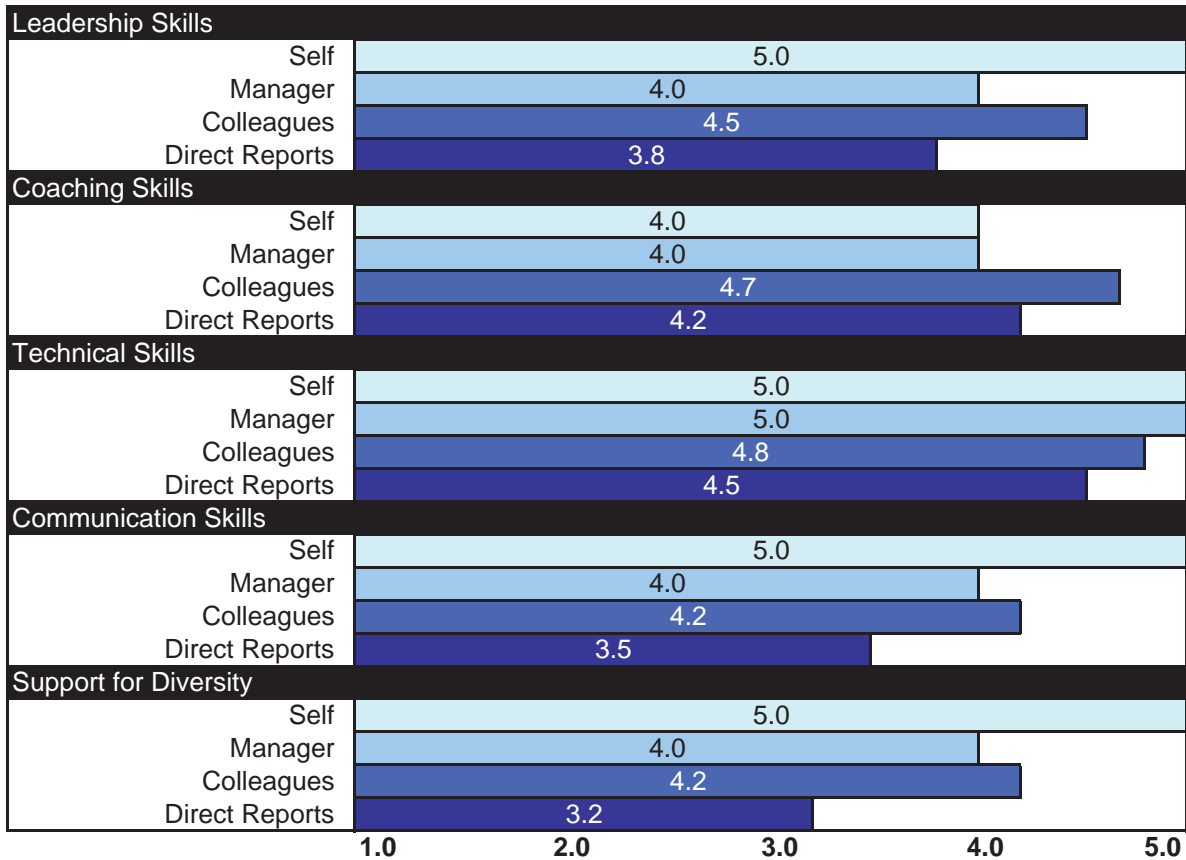

Report for: **Joe Sample**

Number of Participants: 16

Performance Rating Scale Definition:

- 1=Does not exhibit this behavior at all
- 2=Exhibits this behaviour occasionally
- 3=Exhibits this behavior sometimes
- 4=Exhibits this behavior most of the time
- 5=Exhibits this behavior always